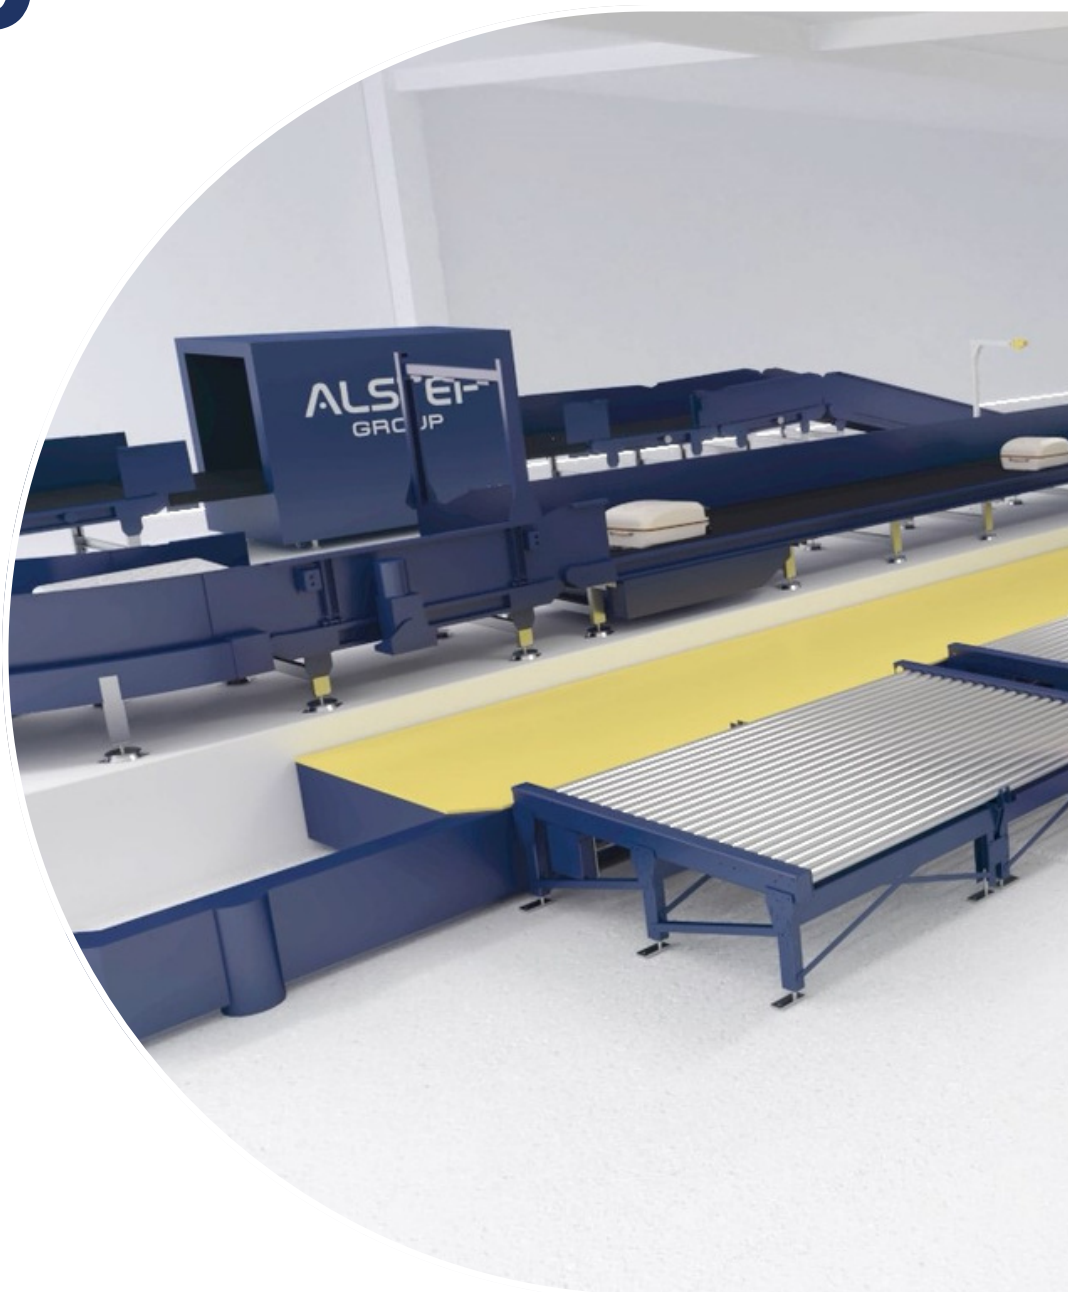

ALSTEF
GROUP

&

SACO
AIRPORT EQUIPMENT

ANNOUNCE THEIR PARTNERSHIP

1/4

ALSTEF GROUP AND SACO FORM PARTNERSHIP TO PROVIDE

2/4

**INNOVATIVE
AIR CARGO
HANDLING
SYSTEMS.**

3/4

BENEFIT FROM AN END-TO-END CARGO SOLUTION

4/4

**FOR ULD
CONTAINERS,
AIRFREIGHT
PALLETS &
ISO PALLETS
HANDLING.**

SACO
AIRPORT EQUIPMENT

ALSTEF
GROUP